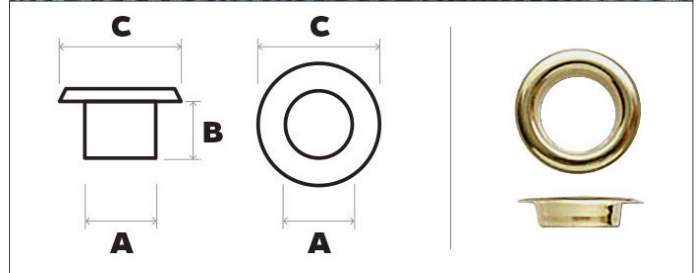

Curtain Grommets & Washers

With a wide range of curtain eyelet styles, sizes and finishes available, we can provide our customers with the right eyelets to make impressive window furnishing to suit any requirement and the most discerning tastes. Suitable for the commercial and domestic curtain industry.

COLOUR RANGE

There are 27 colours available. See over for details.

TECHNICAL SPECIFICATIONS

Eyelet Name		A		B		C	
Imperial	Metric	Imperial	Metric	Imperial	Metric	Imperial	Metric
1"	25 mm	1"	25 mm	11/31"	9 mm	1 11/15"	44 mm
1 1/2"	40 mm	1 19/32"	40.5 mm	13/30"	11 mm	2 4/9"	62 mm
2 1/2"	66 mm	2 3/5"	67.5 mm	2 7/11"	10 mm	3 7/10"	94 mm